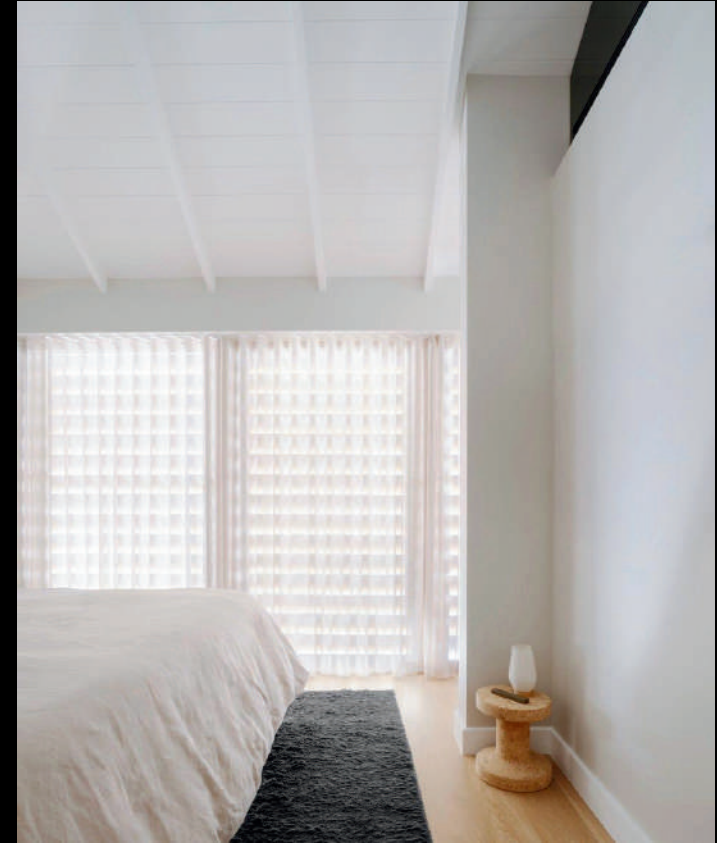

“ At the end of your project and into the future, we aim for totally satisfied customers! ”