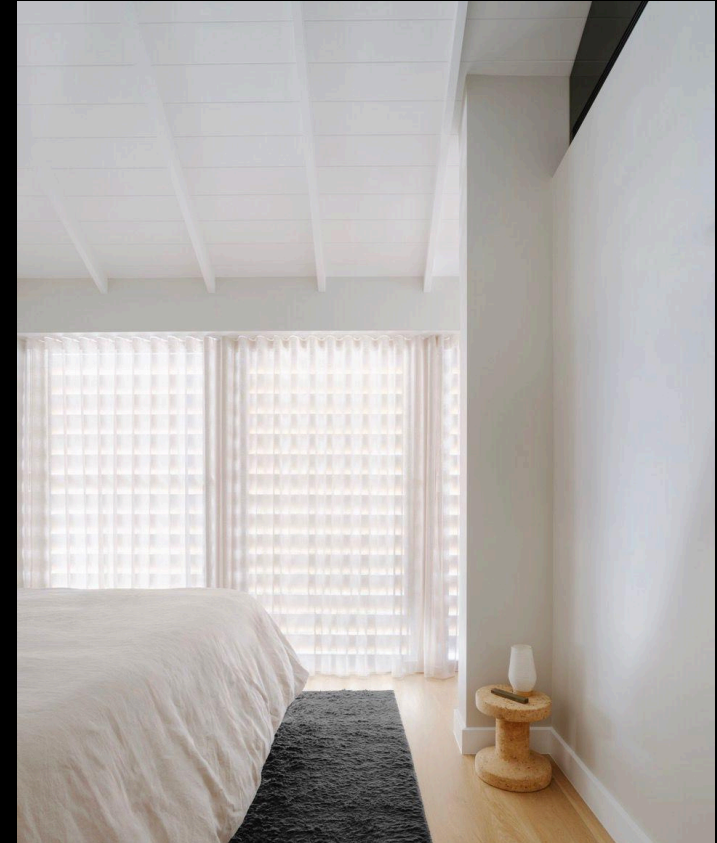

“ At the end of your project and into the future, we aim for totally satisfied customers! ”